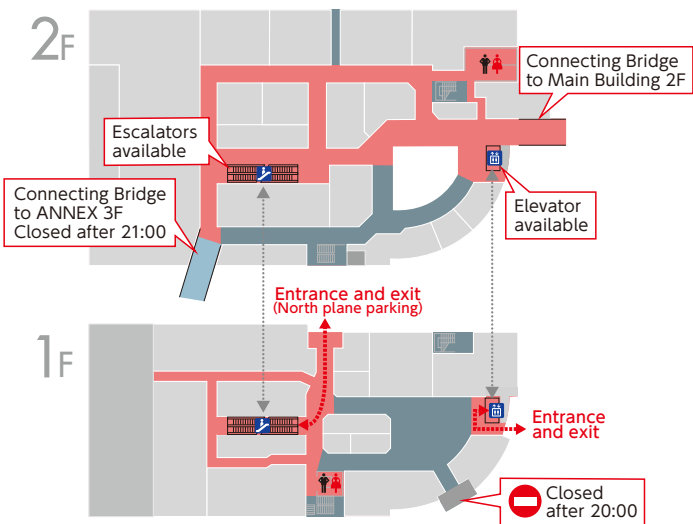

Oasis

Oasis Routes passable after 20:00
 (3F store closes at 20:00)

Passable until 22:00
 Closed after 20:00

Fashion

- 231 Mac-House Men's, Women's, Kid's
- 232 Nishimatsuya Kid's, Baby's, Maternity supplies