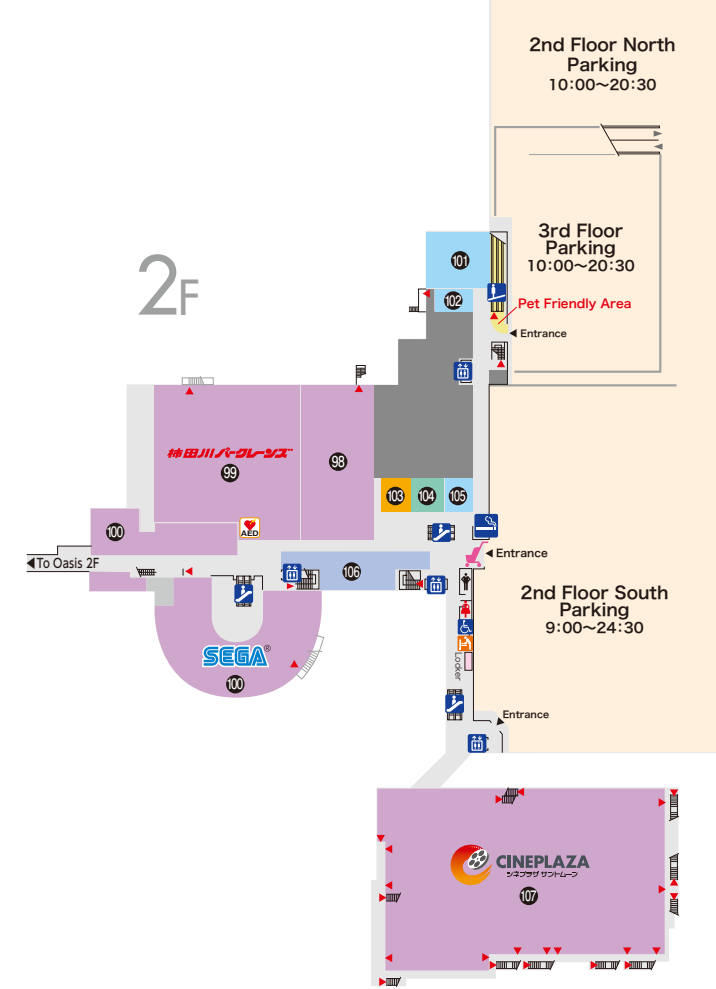

1. Fashion
   - Fashion Goods
   - Houseware
   - Amusement
   - Groceries
   - Restaurants & Cafes
   - Services
   - Pet Friendly Area
2. **No Pets**
   ※Exceptions: Home Assist (Excluding casa), SWEN, Pet Friendly Area