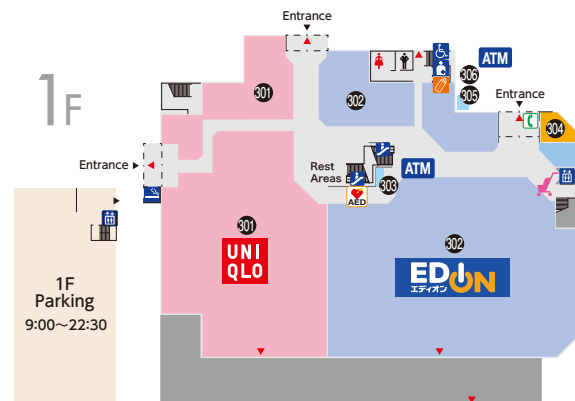

ANNEX

Fashion

- 301 UNIQLO Men's, Women's, Kid's, Baby's
- 313 ONSafari Import clothes, Goods, Accessories

Houseware

- 302 EDION Electronics, TV, PC & Cell phones
- 307 DAISO 100yen Shop variety goods
- 308 NAGAKURA Bookstore Books, Stationery
- 309 Craft Heart Tokai Handicraft

Amusement

- 314 KIDS TRAIN Amusement arcade

Restaurants & Cafes

- 304 ORANGE POT Fresh baked crepe
- 316 Gohan Café HANAMARU Restaurant & Café

Services

- 303 Shizuoka Bank ATM
- 305 SUN TO MOON Kakitagawa Chance Center Lottery
- 306 Mishima Shinkin Bank ATM
- 310 Photo Studio funfan Kid's photo, Family photo studio
- 311 HOKEN NO MADOGUCHI Insurance
- 315 TRAVEL PARK Travel **3/4 NEW OPEN**
- 317 AVIVA DAIEI Computer & Qualification training
- 318 Shogakukan Academy Education tutoring
- 319 Shimizu Town Child Care Support Center Kid's books, Activity space