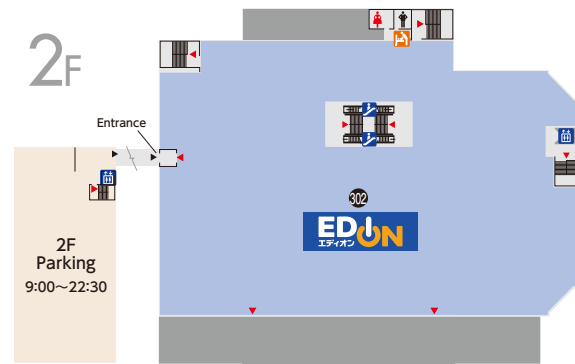

ANNEX

Fashion

- 301 UNIQLO Men's, Women's, Kid's, Baby's
- 313 ONSafari Import clothes, Goods, Accessories

Houseware

- 302 EDION Electronics, TV, PC & Cell phones
- 307 DAISO 100yen Shop variety goods
- 308 NAGAKURA Bookstore Books, Stationery
- 309 Craft Heart Tokai Handicraft

Amusement

- 314 KIDS TRAIN Amusement arcade

Restaurants & Cafes

- 304 ORANGE POT Fresh baked crepe
- 316 Gohan Café HANAMARU Restaurant & Café

Services

- 303 Shizuoka Bank ATM
- 305 SUN TO MOON Kakitagawa Chance Center Lottery
- 306 Mishima Shinkin Bank ATM
- 310 Photo Studio funfan Kid's photo, Family photo studio
- 311 HOKEN NO MADOGUCHI Insurance
- 315 TRAVEL PARK Travel **3/4 NEW OPEN**
- 317 AVIVA DAIEI Computer & Qualification training
- 318 Shogakukan Academy Education tutoring
- 319 Shimizu Town Child Care Support Center Kid's books, Activity space