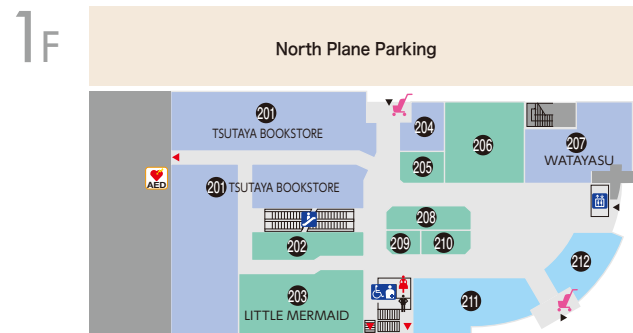

Oasis

Oasis Routes passable after 20:00
 (3F store closes at 20:00)

Passable until 22:00
 Closed after 20:00

Fashion

- 231 Mac-House Men's, Women's, Kid's
- 232 Nishimatsuya Kid's, Baby's, Maternity supplies