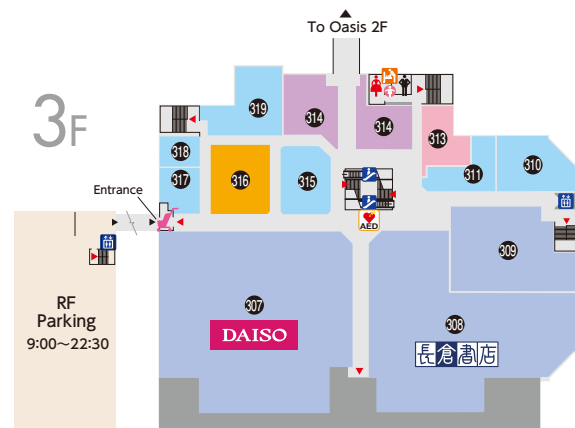

ANNEX

Fashion

- 301 UNIQLO Men's, Women's, Kid's, Baby's
- 313 ONSafari Import clothes, Goods, Accessories

Houseware

- 302 EDION Electronics, TV, PC & Cell phones
- 307 DAISO 100yen Shop variety goods
- 308 NAGAKURA Bookstore Books, Stationery
- 309 Craft Heart Tokai Handicraft

Amusement

- 314 KIDS TRAIN Amusement arcade

Restaurants & Cafes

- 304 ORANGE POT Fresh baked crepe
- 316 Gohan Café HANAMARU Restaurant & Café

Services

- 303 Shizuoka Bank ATM
- 305 SUN TO MOON Kakitagawa Chance Center Lottery
- 306 Mishima Shinkin Bank ATM
- 310 Photo Studio funfan Kid's photo, Family photo studio
- 311 HOKEN NO MADOGUCHI Insurance
- 315 TRAVEL PARK Travel **3/4 NEW OPEN**
- 317 AVIVA DAIEI Computer & Qualification training
- 318 Shogakukan Academy Education tutoring
- 319 Shimizu Town Child Care Support Center Kid's books, Activity space