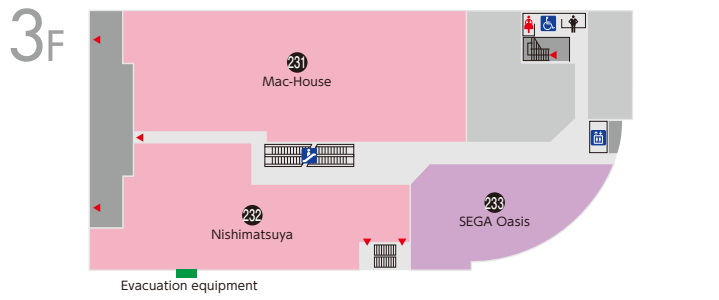

Oasis

Oasis Routes passable after 20:00
 (3F store closes at 20:00)

Passable until 22:00
 Closed after 20:00

Fashion

- 231 Mac-House Men's, Women's, Kid's
- 232 Nishimatsuya Kid's, Baby's, Maternity supplies