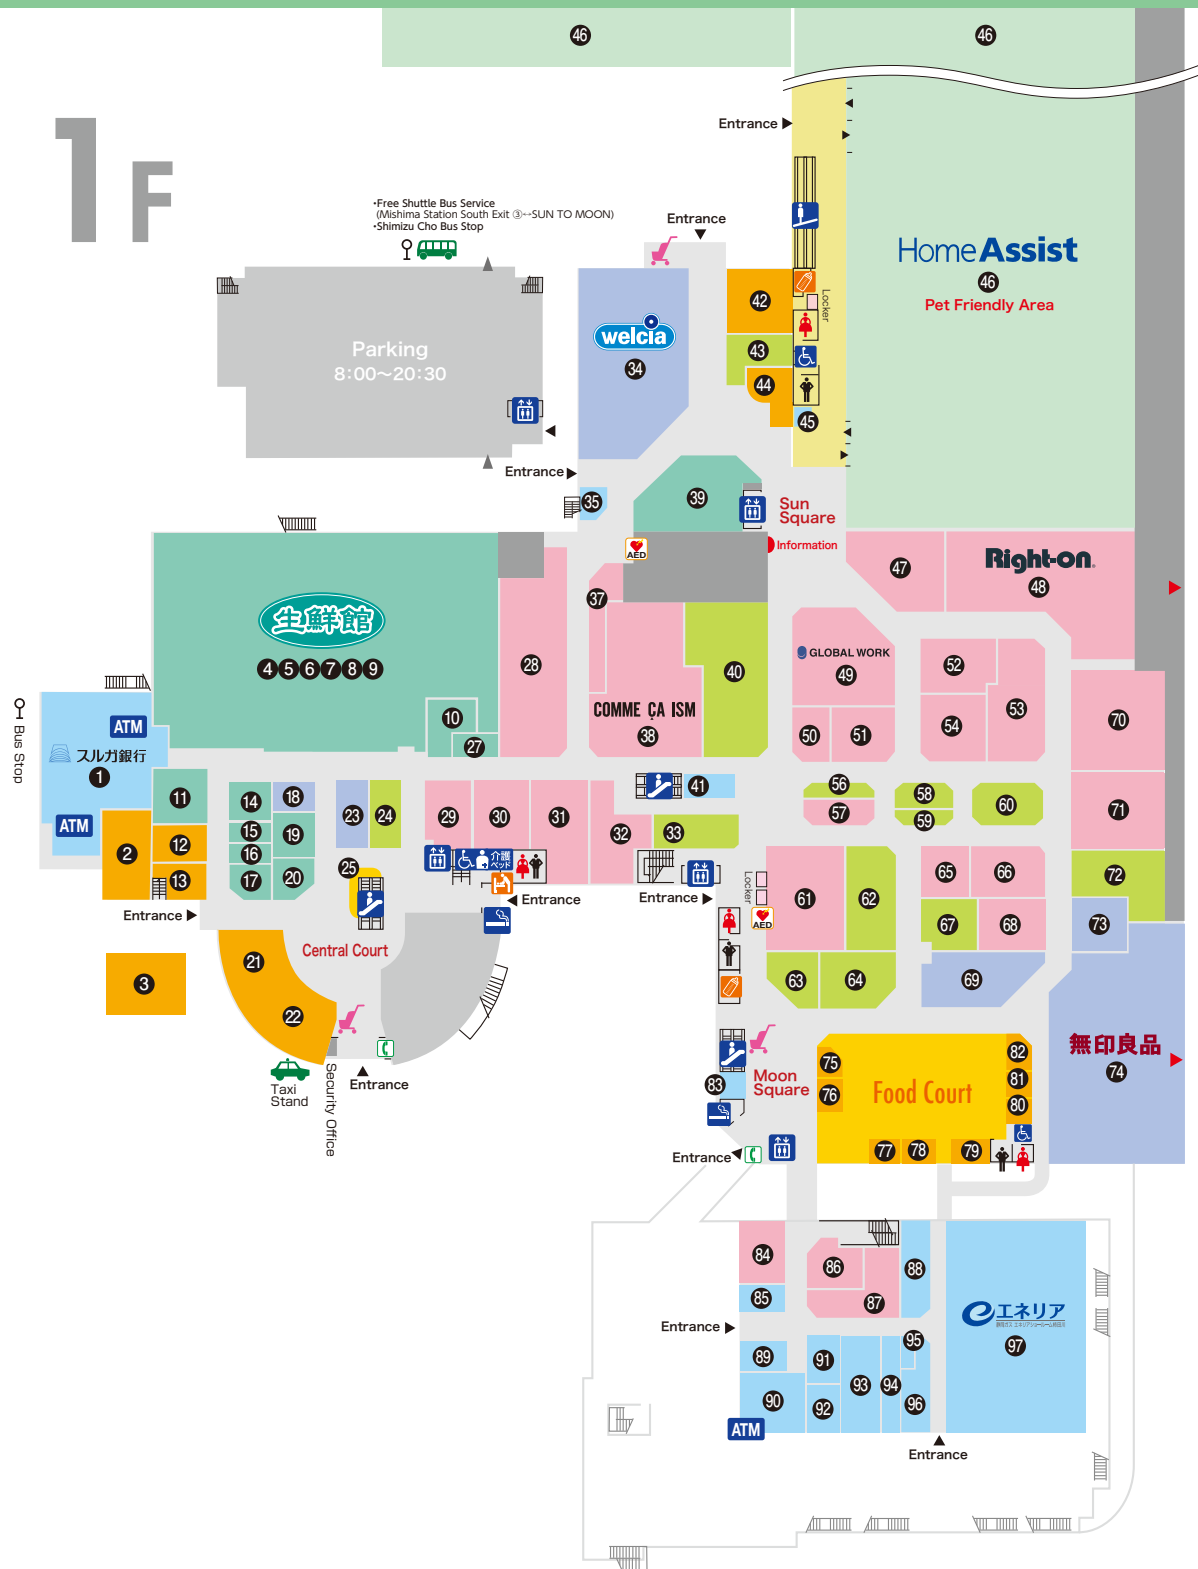

SUN TO MOON Main Building

1F