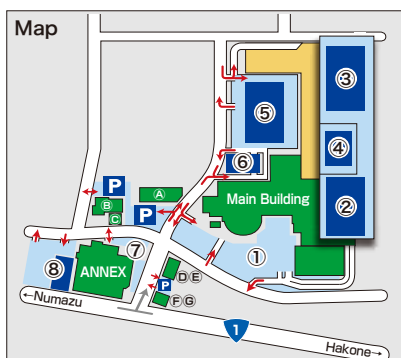

Hours	Parking Lot
<Main Building> Shopping Zone, Food Court 10:00~20:00 Home Assist Main Hall 9:30~20:00 Home Assist Gardening Hall, Material Hall 8:00~20:00 Amusement Area 10:00~24:00 Fast Food Restaurants 9:30~24:00 CINEPLAZA Suntomoon 9:30~24:00 Shimizu Town Child Rearing Support Center 10:00~18:00	<Main Building> ①Plane Southside Parking lot 9:00~24:30 ②2F Southside Parking Lot 9:00~24:30 ③2F Northside Parking Lot 10:00~20:30 ④3F Parking Lot 10:00~20:30 ⑤Plane North Parking, 8:00~20:30 ⑥Multistory Parking Lot
<ANNEX> All Stores 10:00~21:00 Shimizu Town Children's Interchange Hall 10:00~18:00 Sun To Moon Kakitagawa Chance Center 10:00~18:30	<ANNEX> ⑦Plane Parking Lot, 9:00~21:30 ⑧Multistory Parking Lot

Open All Year Round ※We will be closed twice a year for equipment inspection.