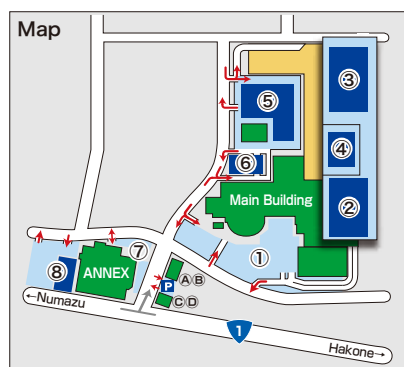

- Ⓐ Spowell Kenshinjuku Training Room
  9:00~21:00 Closed on Monday
- Ⓑ Kenketsu Room Kakitagawa Blood Donation
  Please Call Us About Opening Hours / Closed on New Year's Holiday
- Ⓒ Docomo Shop Mishima Mobile Phone
  10:00~19:00
- Ⓓ Café Restaurant GUSTO Family Restaurant

Hours		Parking Lot	
(Main Building)			
Shopping Zone, Food Court	10:00~20:00	①Plane Southside Parking lot	9:00~24:30
Home Assist Main Hall	9:30~20:00	②2F Southside Parking Lot	9:00~24:30
Home Assist Gardening Hall, Material Hall	8:00~20:00	③2F Northside Parking	10:00~20:30
Amusement Area	10:00~24:00	④3F Parking Lot	10:00~20:30
Fast Food Restaurants	9:30~24:00	⑤Plane North Parking	8:00~20:30
CINEPLAZA Sunmoon	9:30~24:00	⑥Multistory Parking Lot	8:00~20:30
Shimizu Town Child Rearing Support Center	10:00~18:00		
(ANNEX)			
All Stores	10:00~21:00	⑦Plane Parking Lot	9:00~21:30
Shimizu Town Children's Interchange Hall	10:00~18:00	⑧Multistory Parking Lot	9:00~21:30
Sun To Moon Kakitagawa Chance Center	10:00~18:30		

Open All Year Round ※We will be closed twice a year for equipment inspection.