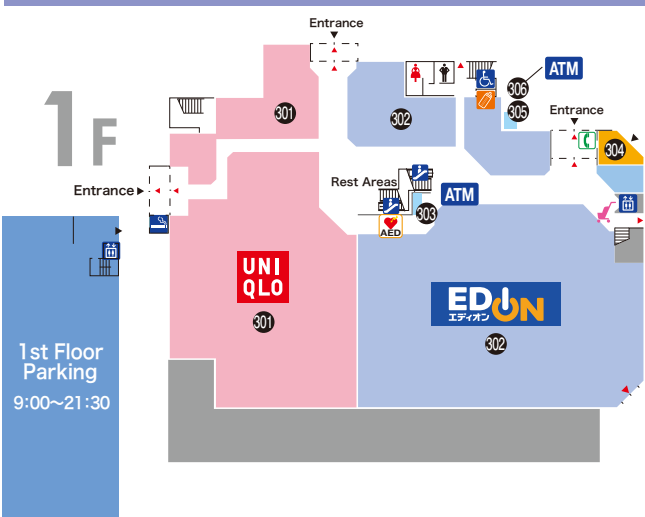

SUN TO MOON Main Building

1. Fashion
   - Fashion Goods
   - Houseware
   - Amusement
   - Groceries
   - Restaurants & Cafes
   - Services
   - Pet Friendly Area
2. **No Pets**
   ※Exceptions: HomeAssist (Excluding casa), SWEN, Pet Friendly Area
3. Restroom
   - Free Stroller Service
   - Public Telephone
   - Disabled Restroom
   - Elevator
   - AED
   - Nursing Care (Main Building 1st Floor)
   - Escalator
   - ATM
   - Diaper Changing Table
   - Travelator
   - Emergency Exit
   - Nursing Room
   - Smoking Area

ANNEX

Groceries

- 4 UOKI Fish, Sushi, Daily Dishes
- 5 F.V.net Fruits and Vegetables
- 6 Meat Shop OKUBO Meats
- 7 Foodway Grocery
- 8 HANA-YA meisai Delicatessen
- 9 Yeomon Tofu Tofu, Yuba
- 10 So-zaiya Hanamaru Honten Japanese Delicatessen, Lunch Box, Salad, Sweets
- 11 Komugi Kobo Bakery
- 14 Patisserie R.R. Cakes, Chocolate
- 15 TSUGUMI Japanese Sweets
- 16 Beard Papa Cream Puff & Sweets
- 17 Karin Fresh Juice & Smoothie
- 19 Gashin-en Japanese Sweets&Cakes
- 20 CHIKUMEIDO Japanese Green Tea
- 27 Ginmado Rice
- 39 Jupiter Coffee & Import Foods
- 104 LUPICIA Black Tea, Green Tea, Oolong Tea

Restaurants & Cafes

- 2 mister Donut Donuts, Drink
- 3 MOS BURGER Hamburger, Sweets
- 12 TSUKIJI GINDACO Takoyaki, Taiyaki
- 13 KENNY'S HOUSE Crepe, Ice Cream
- 21 WAGURUME Japanese Food
- 22 SHIROKUJICHI Family Restaurant
- 42 TULLY'S COFFEE Specialty Coffee
- 44 3Ice Cream Ice Cream
- 75 Sunny's Café Sweets, Desserts
- 76 SOYVEGE Curry Shop
- 77 Pasta Shop 1 Chome Japanese Style Italian
- 78 Ramen Soubou Gen Ramen
- 79 Tamon-an Sanuki Udon
- 80 Cocco-ya Omelets
- 81 Waratako Takoyaki
- 82 Don Dining WAN-YA Rice bowls
- 103 Rorient Café

Services