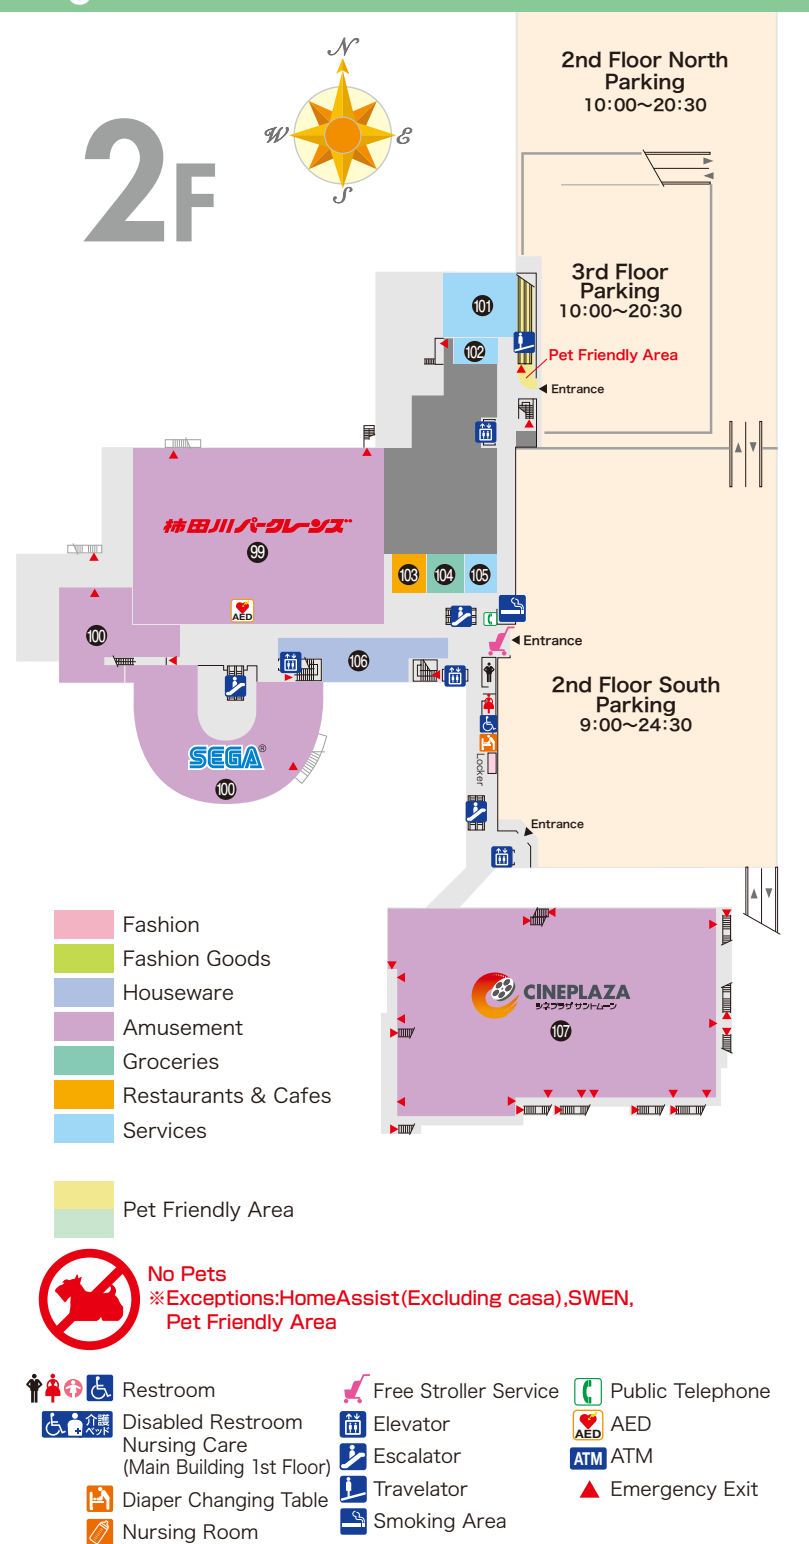

SUN TO MOON Main Building

- Fashion
 - Fashion Goods
 - Houseware
 - Amusement
 - Groceries
 - Restaurants & Cafes
 - Services
 - Pet Friendly Area
- No Pets**
 ※Exceptions: HomeAssist (Excluding casa), SWEN, Pet Friendly Area
- Restroom
 - Free Stroller Service
 - Public Telephone
 - Disabled Restroom
 - Elevator
 - AED
 - Nursing Care (Main Building 1st Floor)
 - Escalator
 - ATM
 - Diaper Changing Table
 - Travelator
 - Emergency Exit
 - Nursing Room
 - Smoking Area

Restaurants & Cafes

- 2 mister Donut Donuts, Drink
- 3 MOS BURGER Hamburger, Sweets
- 12 TSUKIJI GINDACO Takoyaki, Taiyaki
- 13 KENNY'S HOUSE Crepe, Ice Cream
- 21 WAGURUME Japanese Food
- 22 SHIROKUJICHI Family Restaurant
- 42 TULLY'S COFFEE Specialty Coffee
- 44 3Ice Cream Ice Cream
- 75 Sunny's Café Sweets, Desserts
- 76 SOYVEGE Curry Shop
- 77 Pasta Shop 1 Chome Japanese Style Italian
- 78 Ramen Soubou Gen Ramen
- 79 Tamon-an Sanuki Udon
- 80 Cocco-ya Omelets
- 81 Waratako Takoyaki
- 82 Don Dining WAN-YA Rice bowls
- 103 Rorient Café

Hours		Parking Lot	
(Main Building)			
Shopping Zone, Food Court	10:00~20:00	①Plane Southside Parking lot	9:00~24:30
Home Assist Main Hall	9:30~20:00	②2F Southside Parking Lot	9:00~24:30
Home Assist Gardening Hall, Material Hall	8:00~20:00	③2F Northside Parking	10:00~20:30
Amusement Area	10:00~24:00	④3F Parking Lot	10:00~20:30
Fast Food Restaurants	9:30~24:00	⑤Plane North Parking	8:00~20:30
CINEPLAZA Sunmoon	9:30~24:00	⑥Multistory Parking Lot	8:00~20:30
Shimizu Town Child Rearing Support Center	10:00~18:00		
(ANNEX)			
All Stores	10:00~21:00	⑦Plane Parking Lot	9:00~21:30
Shimizu Town Children's Interchange Hall	10:00~18:00	⑧Multistory Parking Lot	9:00~21:30
Sun To Moon Kakitagawa Chance Center	10:00~18:30		