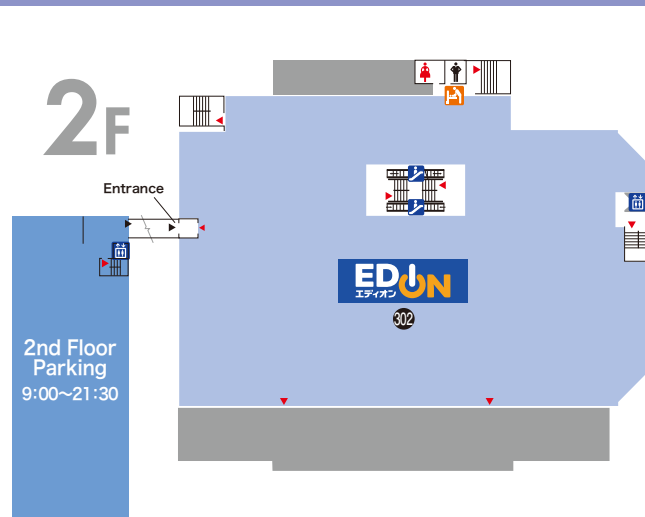

SUN TO MOON Main Building

1. Fashion
   - Fashion Goods
   - Houseware
   - Amusement
   - Groceries
   - Restaurants & Cafes
   - Services
   - Pet Friendly Area
2. **No Pets**
   ※Exceptions: HomeAssist (Excluding casa), SWEN, Pet Friendly Area
3. Restroom
   - Free Stroller Service
   - Public Telephone
   - Disabled Restroom
   - Elevator
   - AED
   - Nursing Care (Main Building 1st Floor)
   - Escalator
   - ATM
   - Diaper Changing Table
   - Travelator
   - Emergency Exit
   - Nursing Room
   - Smoking Area

ANNEX

Groceries

- 4 UOKI Fish, Sushi, Daily Dishes
- 5 F.V.net Fruits and Vegetables
- 6 Meat Shop OKUBO Meats
- 7 Foodway Grocery
- 8 HANA-YA meisai Delicatessen
- 9 Yeomon Tofu Tofu, Yuba
- 10 So-zaiya Hanamaru Honten Japanese Delicatessen, Lunch Box, Salad, Sweets
- 11 Komugi Kobo Bakery
- 14 Patisserie R.R. Cakes, Chocolate
- 15 TSUGUMI Japanese Sweets
- 16 Beard Papa Cream Puff & Sweets
- 17 Karin Fresh Juice & Smoothie
- 19 Gashin-en Japanese Sweets&Cakes
- 20 CHIKUMEIDO Japanese Green Tea
- 27 Ginmado Rice
- 39 Jupiter Coffee & Import Foods
- 104 LUPICIA Black Tea, Green Tea, Oolong Tea

Restaurants & Cafes

- 2 mister Donut Donuts, Drink
- 3 MOS BURGER Hamburger, Sweets
- 12 TSUKIJI GINDACO Takoyaki, Taiyaki
- 13 KENNY'S HOUSE Crepe, Ice Cream
- 21 WAGURUME Japanese Food
- 22 SHIROKUJICHI Family Restaurant
- 42 TULLY'S COFFEE Specialty Coffee
- 44 3Ice Cream Ice Cream
- 75 Sunny's Café Sweets, Desserts
- 76 SOYVEGE Curry Shop
- 77 Pasta Shop 1 Chome Japanese Style Italian
- 78 Ramen Soubou Gen Ramen
- 79 Tamon-an Sanuki Udon
- 80 Cocco-ya Omelets
- 81 Waratako Takoyaki
- 82 Don Dining WAN-YA Rice bowls
- 103 Rorient Café

Services